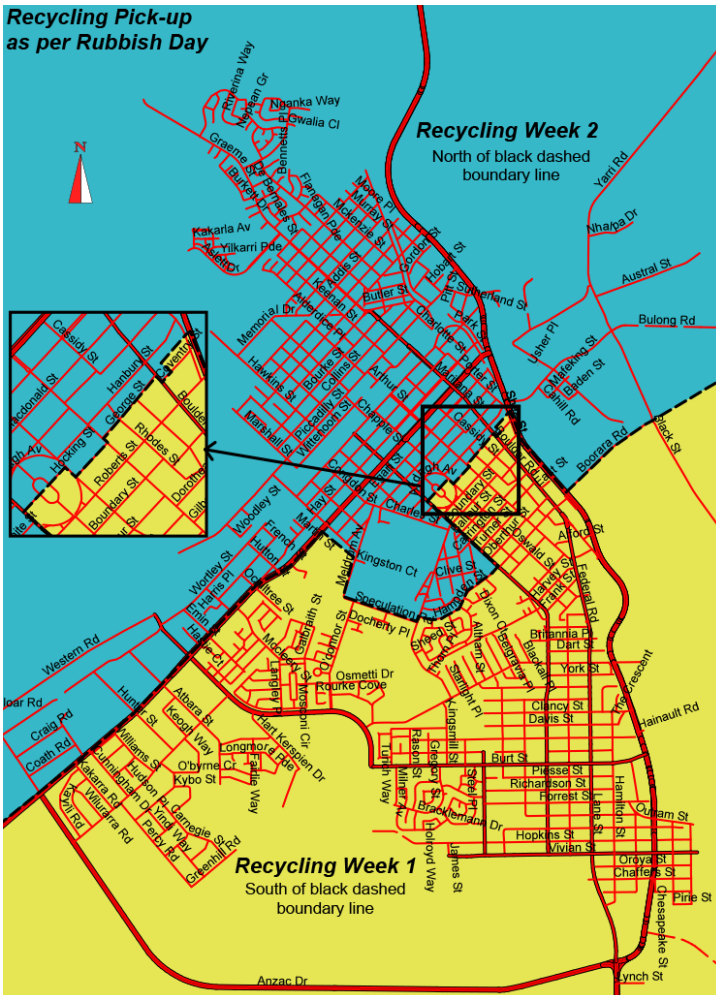

# RECYCLE BIN COLLECTION CALENDAR 2019

Collection times may vary, so place your garbage and recycling bins on the kerb by 6.00am on the day of collection.

They must be 80 cm apart, with handles facing the property and the lid opening towards the road. Avoid placement near trees or parked cars.