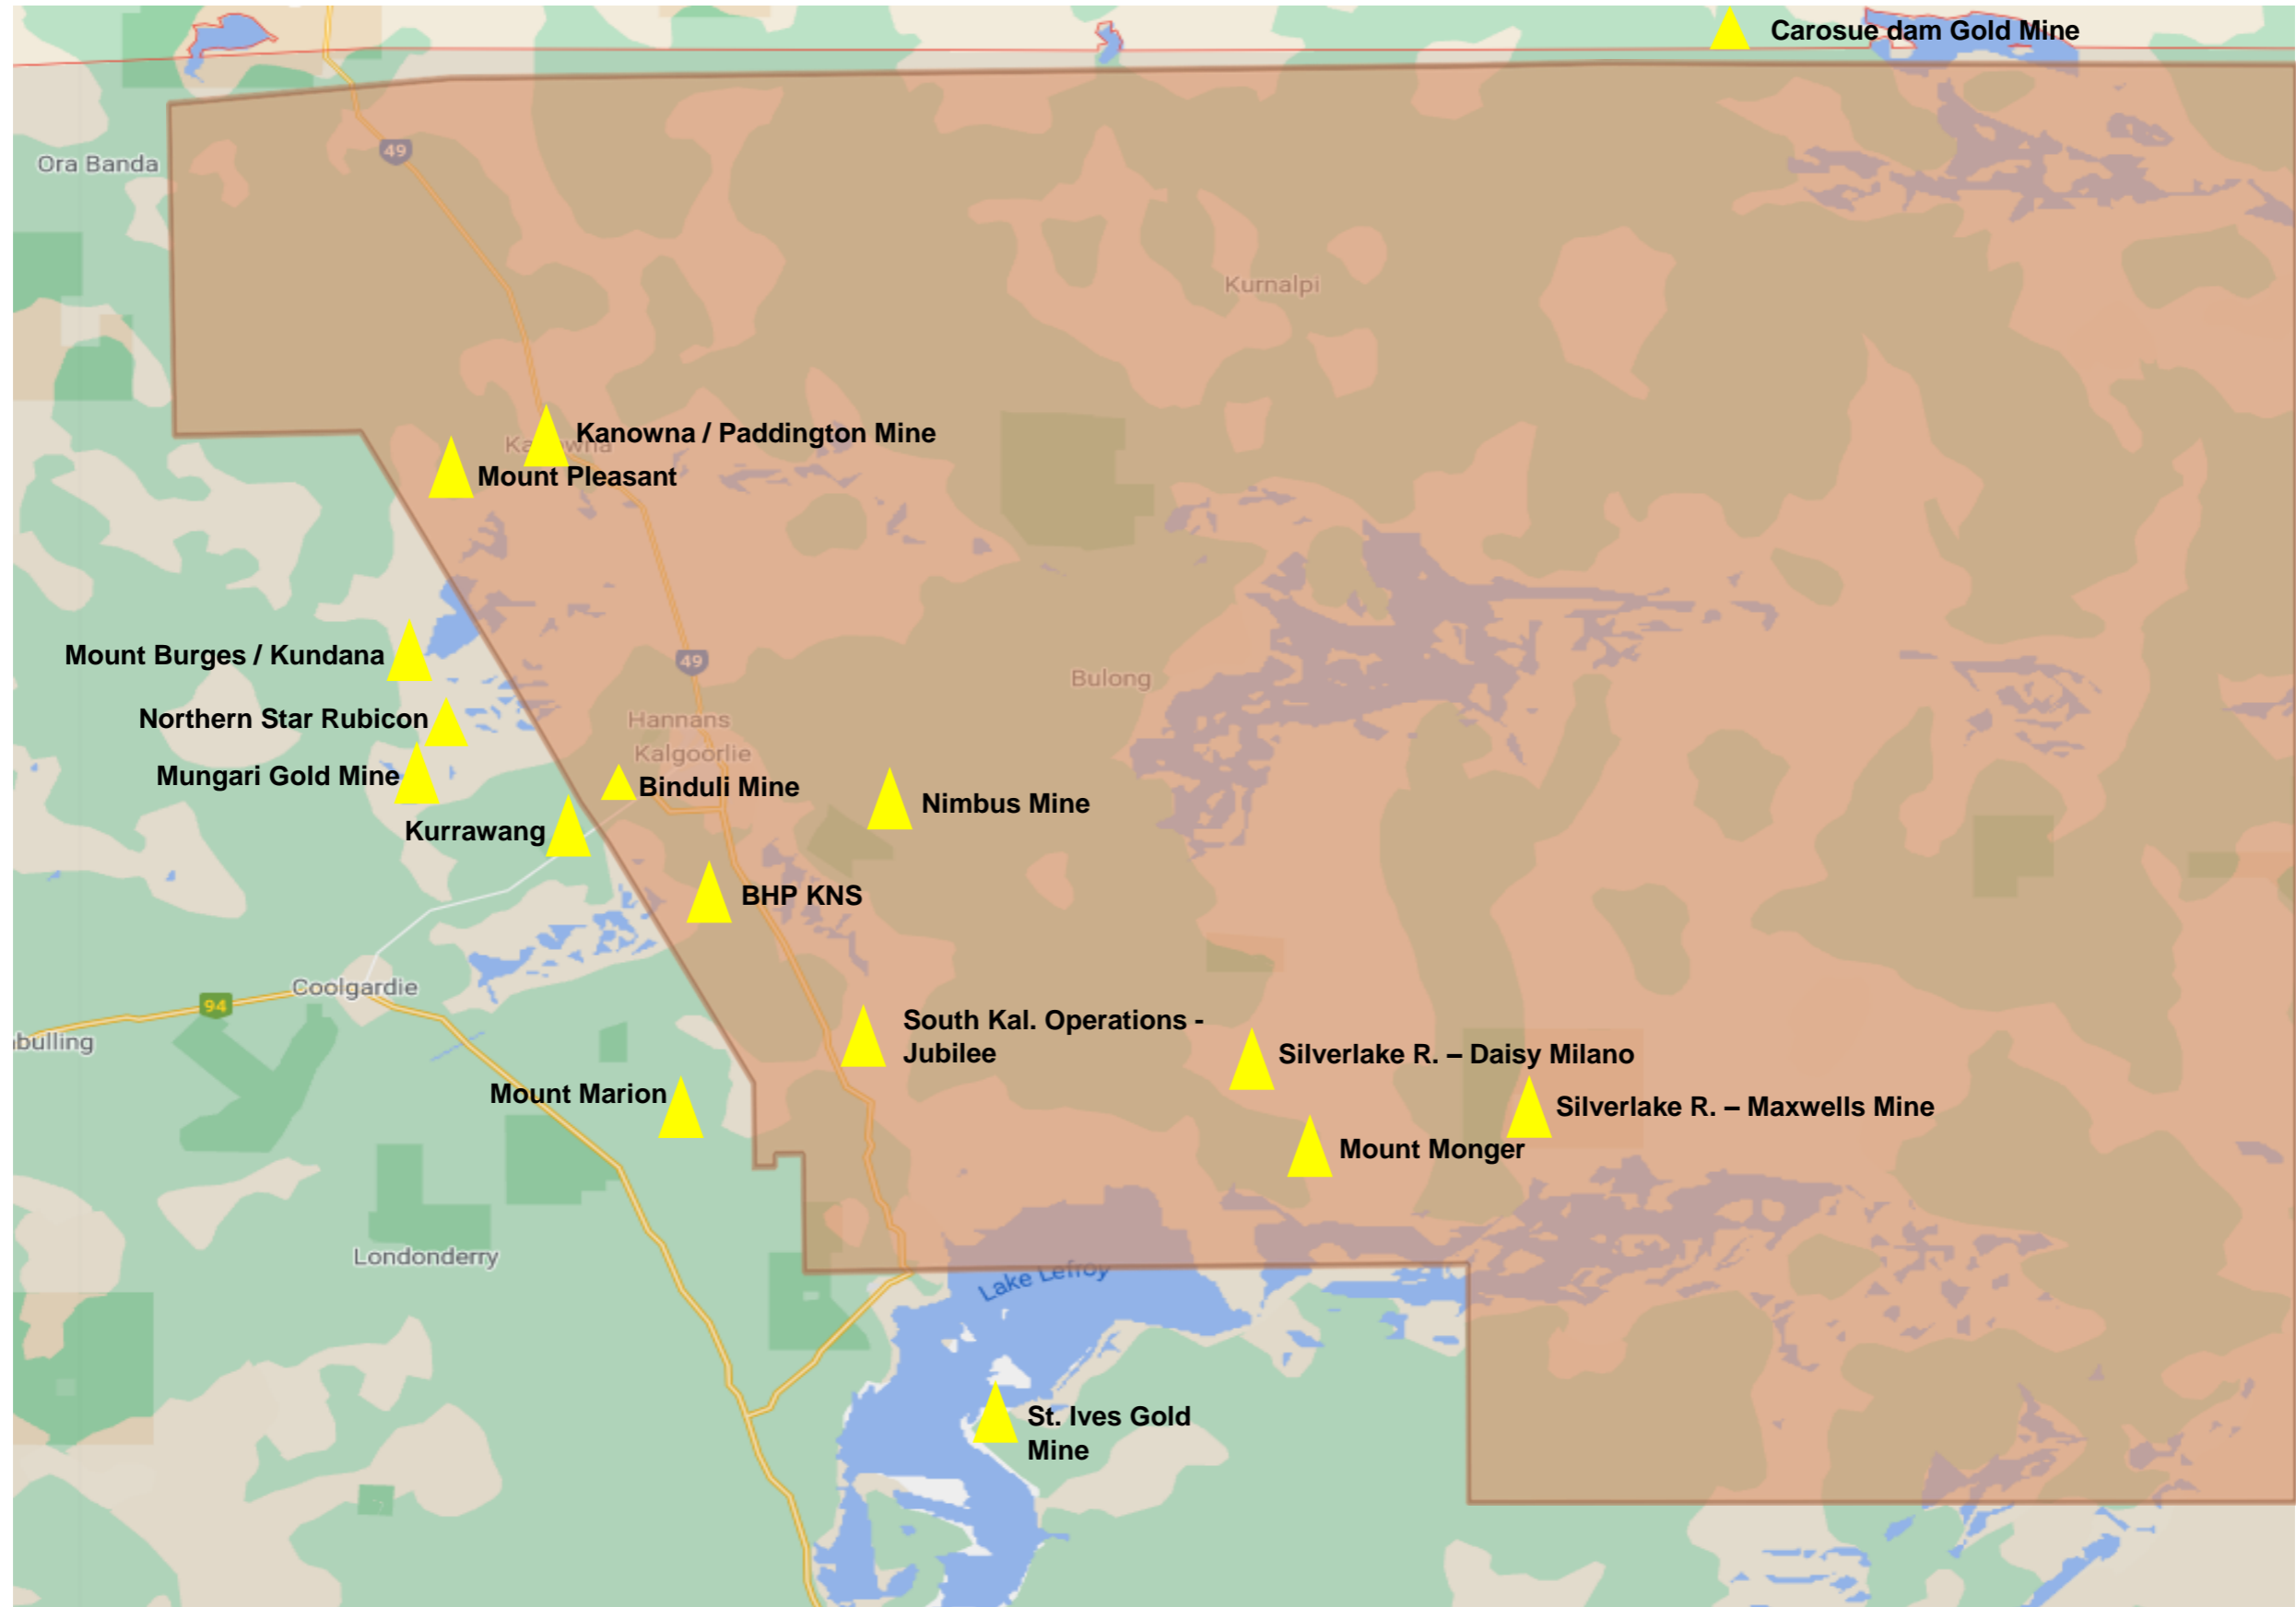

South Boulder Wastewater Treatment Plant (SBWWTP) Septic Disposal - Rates Map 2021

INSIDE CKB RATES APPLY LOCATION